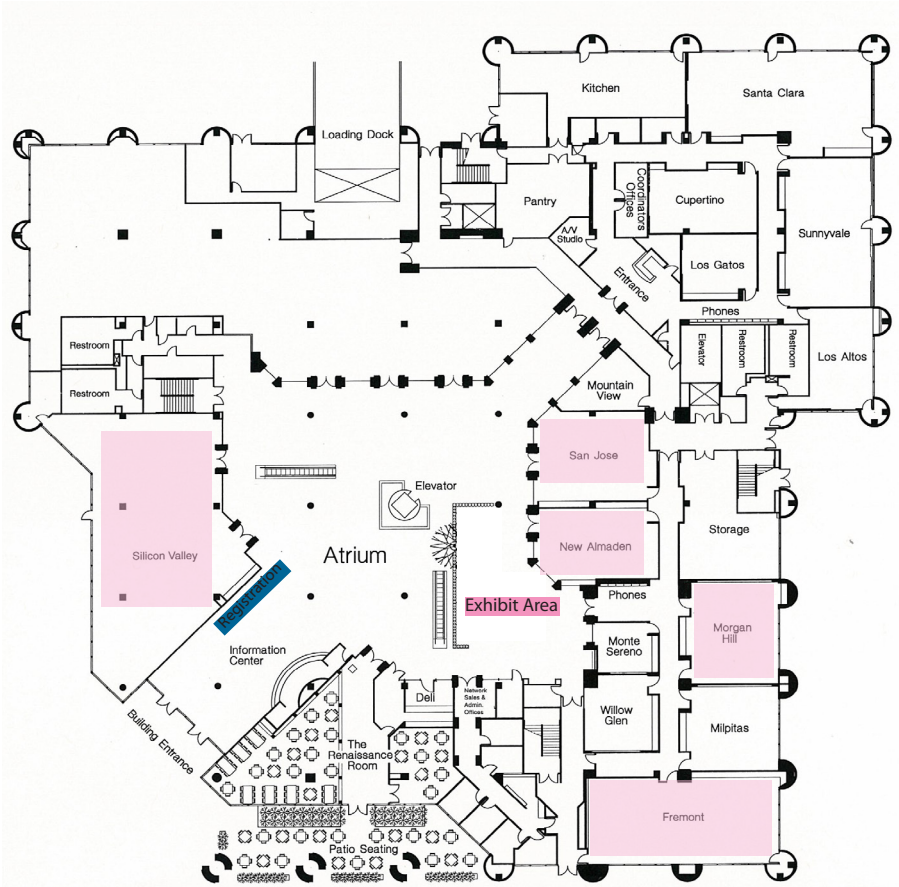

Conference Floor Plan

Monday 3/4

- Silicon Valley** (IEDEC-General)
- San Jose** (IEDEC-Breakout)
- New Almaden** (IEDEC-Breakout)
- Fremont** (ISQED-Tutorials)

Tuesday 3/5

- Silicon Valley** (ISQED-General)
- San Jose** (ISQED-Breakout)
- New Almaden** (ISQED-Breakout)
- Morgan Hill** (ISQED-Breakout)
- Fremont** (IEDEC)
- Atrium** (Exhibits)

Wednesday 3/6

- Silicon Valley** (ISQED-General)
- San Jose** (ISQED-Breakout)
- New Almaden** (ISQED-Breakout)
- Morgan Hill** (ISQED-Breakout)
- Fremont** (SensorsCon)
- Atrium** (Exhibits)